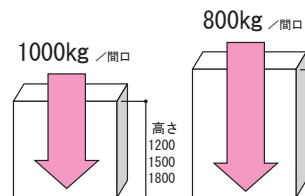

中量ラック200 kg/段タイプ

グリーン購入法適合

WEタイプ (アイボリー色)
MEタイプ (グリーン色)

最大積載質量
(等分布荷重)

棚板 1 段あたり

棚 1 間口あたり

高さ 1200-3段

奥行(mm) \ 間口(mm)	890	1190	1490	1790
300	単体 ● WE1209S03T ● ME1209S03T	● WE1212S03T ● ME1212S03T	● WE1215S03T ● ME1215S03T	● WE1218S03T ● ME1218S03T
	連結 (R)	(R)	(R)	(R)
450	単体 ● WE1209M03T ● ME1209M03T	● WE1212M03T ● ME1212M03T	● WE1215M03T ● ME1215M03T	● WE1218M03T ● ME1218M03T
	連結 (R)	(R)	(R)	(R)
600	単体 ● WE1209L03T ● ME1209L03T	● WE1212L03T ● ME1212L03T	● WE1215L03T ● ME1215L03T	● WE1218L03T ● ME1218L03T
	連結 (R)	(R)	(R)	(R)

高さ 1200-4段

奥行(mm) \ 間口(mm)	890	1190	1490	1790
300	単体 ● WE1209S04T ● ME1209S04T	● WE1212S04T ● ME1212S04T	● WE1215S04T ● ME1215S04T	● WE1218S04T ● ME1218S04T
	連結 (R)	(R)	(R)	(R)
450	単体 ● WE1209M04T ● ME1209M04T	● WE1212M04T ● ME1212M04T	● WE1215M04T ● ME1215M04T	● WE1218M04T ● ME1218M04T
	連結 (R)	(R)	(R)	(R)
600	単体 ● WE1209L04T ● ME1209L04T	● WE1212L04T ● ME1212L04T	● WE1215L04T ● ME1215L04T	● WE1218L04T ● ME1218L04T
	連結 (R)	(R)	(R)	(R)