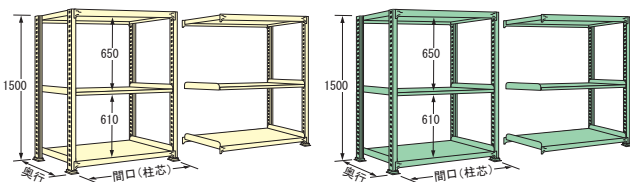

中量ラック200 kg/段タイプ

グリーン購入法適合

WEタイプ (アイボリー色)
MEタイプ (グリーン色)

最大積載質量
(等分布荷重)

棚板 1 段あたり

棚 1 間口あたり

高さ 1200-3段

奥行(mm) \ 間口(mm)	890	1190	1490	1790
300	単体 ● WE1209S03T ● ME1209S03T	● WE1212S03T ● ME1212S03T	● WE1215S03T ● ME1215S03T	● WE1218S03T ● ME1218S03T
	連結 (R)	(R)	(R)	(R)
450	単体 ● WE1209M03T ● ME1209M03T	● WE1212M03T ● ME1212M03T	● WE1215M03T ● ME1215M03T	● WE1218M03T ● ME1218M03T
	連結 (R)	(R)	(R)	(R)
600	単体 ● WE1209L03T ● ME1209L03T	● WE1212L03T ● ME1212L03T	● WE1215L03T ● ME1215L03T	● WE1218L03T ● ME1218L03T
	連結 (R)	(R)	(R)	(R)

高さ 1200-4段

奥行(mm) \ 間口(mm)	890	1190	1490	1790
300	単体 ● WE1209S04T ● ME1209S04T	● WE1212S04T ● ME1212S04T	● WE1215S04T ● ME1215S04T	● WE1218S04T ● ME1218S04T
	連結 (R)	(R)	(R)	(R)
450	単体 ● WE1209M04T ● ME1209M04T	● WE1212M04T ● ME1212M04T	● WE1215M04T ● ME1215M04T	● WE1218M04T ● ME1218M04T
	連結 (R)	(R)	(R)	(R)
600	単体 ● WE1209L04T ● ME1209L04T	● WE1212L04T ● ME1212L04T	● WE1215L04T ● ME1215L04T	● WE1218L04T ● ME1218L04T
	連結 (R)	(R)	(R)	(R)

高さ 1500-3段

奥行(mm) \ 間口(mm)	890	1190	1490	1790
300	単体 ● WE1509S03T ● ME1509S03T	● WE1512S03T ● ME1512S03T	● WE1515S03T ● ME1515S03T	● WE1518S03T ● ME1518S03T
	連結 (R)	(R)	(R)	(R)
450	単体 ● WE1509M03T ● ME1509M03T	● WE1512M03T ● ME1512M03T	● WE1515M03T ● ME1515M03T	● WE1518M03T ● ME1518M03T
	連結 (R)	(R)	(R)	(R)
600	単体 ● WE1509L03T ● ME1509L03T	● WE1512L03T ● ME1512L03T	● WE1515L03T ● ME1515L03T	● WE1518L03T ● ME1518L03T
	連結 (R)	(R)	(R)	(R)