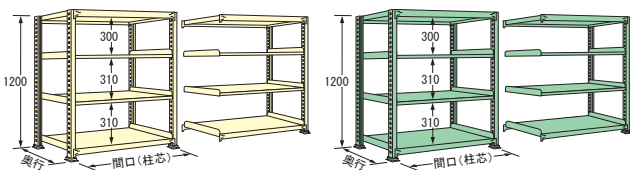

中量ラック200 kg/段タイプ

グリーン購入法適合

WEタイプ (アイボリー色)
MEタイプ (グリーン色)

最大積載質量
(等分布荷重)

棚板 1 段あたり

棚 1 間口あたり

高さ 1200-3段

奥行(mm) \ 間口(mm)	890	1190	1490	1790
300	単体 ● WE1209S03T ● ME1209S03T	● WE1212S03T ● ME1212S03T	● WE1215S03T ● ME1215S03T	● WE1218S03T ● ME1218S03T
	連結 (R)	(R)	(R)	(R)
450	単体 ● WE1209M03T ● ME1209M03T	● WE1212M03T ● ME1212M03T	● WE1215M03T ● ME1215M03T	● WE1218M03T ● ME1218M03T
	連結 (R)	(R)	(R)	(R)
600	単体 ● WE1209L03T ● ME1209L03T	● WE1212L03T ● ME1212L03T	● WE1215L03T ● ME1215L03T	● WE1218L03T ● ME1218L03T
	連結 (R)	(R)	(R)	(R)

高さ 1200-4段

奥行(mm) \ 間口(mm)	890	1190	1490	1790
300	単体 ● WE1209S04T ● ME1209S04T	● WE1212S04T ● ME1212S04T	● WE1215S04T ● ME1215S04T	● WE1218S04T ● ME1218S04T
	連結 (R)	(R)	(R)	(R)
450	単体 ● WE1209M04T ● ME1209M04T	● WE1212M04T ● ME1212M04T	● WE1215M04T ● ME1215M04T	● WE1218M04T ● ME1218M04T
	連結 (R)	(R)	(R)	(R)
600	単体 ● WE1209L04T ● ME1209L04T	● WE1212L04T ● ME1212L04T	● WE1215L04T ● ME1215L04T	● WE1218L04T ● ME1218L04T
	連結 (R)	(R)	(R)	(R)

高さ 1500-3段

奥行(mm) \ 間口(mm)	890	1190	1490	1790
300	単体 ● WE1509S03T ● ME1509S03T	● WE1512S03T ● ME1512S03T	● WE1515S03T ● ME1515S03T	● WE1518S03T ● ME1518S03T
	連結 (R)	(R)	(R)	(R)
450	単体 ● WE1509M03T ● ME1509M03T	● WE1512M03T ● ME1512M03T	● WE1515M03T ● ME1515M03T	● WE1518M03T ● ME1518M03T
	連結 (R)	(R)	(R)	(R)
600	単体 ● WE1509L03T ● ME1509L03T	● WE1512L03T ● ME1512L03T	● WE1515L03T ● ME1515L03T	● WE1518L03T ● ME1518L03T
	連結 (R)	(R)	(R)	(R)