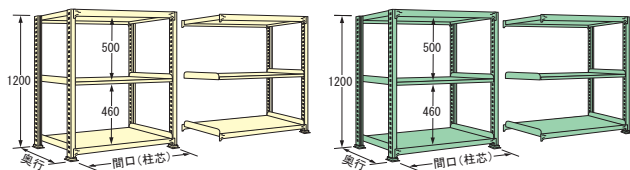

中量ラック200 kg/段タイプ

グリーン購入法適合

WEタイプ (アイボリー色)
MEタイプ (グリーン色)

最大積載質量
(等分布荷重)

棚板 1 段あたり

棚 1 間口あたり

高さ 1200-3段

奥行(mm) \ 間口(mm)	890	1190	1490	1790
300	単体 ● WE1209S03T ● ME1209S03T	● WE1212S03T ● ME1212S03T	● WE1215S03T ● ME1215S03T	● WE1218S03T ● ME1218S03T
	連結 (R)	(R)	(R)	(R)
450	単体 ● WE1209M03T ● ME1209M03T	● WE1212M03T ● ME1212M03T	● WE1215M03T ● ME1215M03T	● WE1218M03T ● ME1218M03T
	連結 (R)	(R)	(R)	(R)
600	単体 ● WE1209L03T ● ME1209L03T	● WE1212L03T ● ME1212L03T	● WE1215L03T ● ME1215L03T	● WE1218L03T ● ME1218L03T
	連結 (R)	(R)	(R)	(R)

高さ 1200-4段

奥行(mm) \ 間口(mm)	890	1190	1490	1790
300	単体 ● WE1209S04T ● ME1209S04T	● WE1212S04T ● ME1212S04T	● WE1215S04T ● ME1215S04T	● WE1218S04T ● ME1218S04T
	連結 (R)	(R)	(R)	(R)
450	単体 ● WE1209M04T ● ME1209M04T	● WE1212M04T ● ME1212M04T	● WE1215M04T ● ME1215M04T	● WE1218M04T ● ME1218M04T
	連結 (R)	(R)	(R)	(R)
600	単体 ● WE1209L04T ● ME1209L04T	● WE1212L04T ● ME1212L04T	● WE1215L04T ● ME1215L04T	● WE1218L04T ● ME1218L04T
	連結 (R)	(R)	(R)	(R)

高さ 1500-3段

奥行(mm) \ 間口(mm)	890	1190	1490	1790
300	単体 ● WE1509S03T ● ME1509S03T	● WE1512S03T ● ME1512S03T	● WE1515S03T ● ME1515S03T	● WE1518S03T ● ME1518S03T
	連結 (R)	(R)	(R)	(R)
450	単体 ● WE1509M03T ● ME1509M03T	● WE1512M03T ● ME1512M03T	● WE1515M03T ● ME1515M03T	● WE1518M03T ● ME1518M03T
	連結 (R)	(R)	(R)	(R)
600	単体 ● WE1509L03T ● ME1509L03T	● WE1512L03T ● ME1512L03T	● WE1515L03T ● ME1515L03T	● WE1518L03T ● ME1518L03T
	連結 (R)	(R)	(R)	(R)