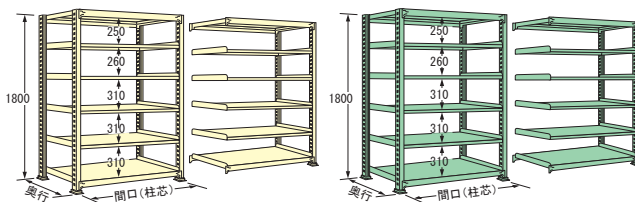

高さ 1800—6段

奥行(mm) \ 間口(mm)	890	1190	1490	1790
300	● WE1809S06T ● ME1809S06T	● WE1812S06T ● ME1812S06T	● WE1815S06T ● ME1815S06T	● WE1818S06T ● ME1818S06T
	連結 (R)	(R)	(R)	(R)
450	● WE1809M06T ● ME1809M06T	● WE1812M06T ● ME1812M06T	● WE1815M06T ● ME1815M06T	● WE1818M06T ● ME1818M06T
	連結 (R)	(R)	(R)	(R)
600	● WE1809L06T ● ME1809L06T	● WE1812L06T ● ME1812L06T	● WE1815L06T ● ME1815L06T	● WE1818L06T ● ME1818L06T
	連結 (R)	(R)	(R)	(R)