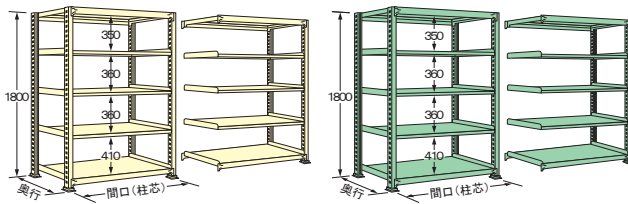

●記号表示

W E 12 09 S 03 T

単連 (T=単体、R=連結)
 天板を含むラックの棚段数
 ラックの奥行 (S=300、M=450、L=600)
 ラックの間口 (09=890、12=1190、15=1490、18=1790)
 ラックの高さ (12=1200、15=1500、18=1800、21=2100、24=2400)
 荷重タイプ (S=150kg、E=200kg、L=250kg、G=300kg、M=500kg)
 塗装色 (W= ● アイボリー色、M= ● グリーン色)

※段間隔は50mmピッチで調整できます。
 ※組立費は別途申し受けます。

高さ 1500—4段

奥行(mm) \ 間口(mm)	890	1190	1490	1790
300	単体 ● WE1509S04T ● ME1509S04T	● WE1512S04T ● ME1512S04T	● WE1515S04T ● ME1515S04T	● WE1518S04T ● ME1518S04T
	連結 (R)	(R)	(R)	(R)
450	● WE1509M04T ● ME1509M04T	● WE1512M04T ● ME1512M04T	● WE1515M04T ● ME1515M04T	● WE1518M04T ● ME1518M04T
	連結 (R)	(R)	(R)	(R)
600	● WE1509L04T ● ME1509L04T	● WE1512L04T ● ME1512L04T	● WE1515L04T ● ME1515L04T	● WE1518L04T ● ME1518L04T
	連結 (R)	(R)	(R)	(R)

高さ 1800—4段

奥行(mm) \ 間口(mm)	890	1190	1490	1790
300	● WE1809S04T ● ME1809S04T	● WE1812S04T ● ME1812S04T	● WE1815S04T ● ME1815S04T	● WE1818S04T ● ME1818S04T
	連結 (R)	(R)	(R)	(R)
450	● WE1809M04T ● ME1809M04T	● WE1812M04T ● ME1812M04T	● WE1815M04T ● ME1815M04T	● WE1818M04T ● ME1818M04T
	連結 (R)	(R)	(R)	(R)
600	● WE1809L04T ● ME1809L04T	● WE1812L04T ● ME1812L04T	● WE1815L04T ● ME1815L04T	● WE1818L04T ● ME1818L04T
	連結 (R)	(R)	(R)	(R)

高さ 1800—5段

奥行(mm) \ 間口(mm)	890	1190	1490	1790
300	● WE1809S05T ● ME1809S05T	● WE1812S05T ● ME1812S05T	● WE1815S05T ● ME1815S05T	● WE1818S05T ● ME1818S05T
	連結 (R)	(R)	(R)	(R)
450	● WE1809M05T ● ME1809M05T	● WE1812M05T ● ME1812M05T	● WE1815M05T ● ME1815M05T	● WE1818M05T ● ME1818M05T
	連結 (R)	(R)	(R)	(R)
600	● WE1809L05T ● ME1809L05T	● WE1812L05T ● ME1812L05T	● WE1815L05T ● ME1815L05T	● WE1818L05T ● ME1818L05T
	連結 (R)	(R)	(R)	(R)