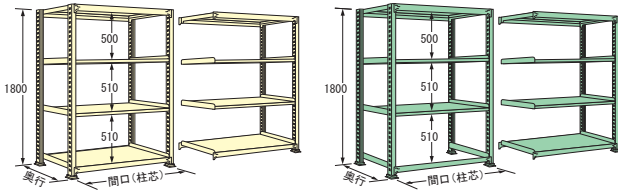

●記号表示

W E 12 09 S 03 T

単連 (T=単体、R=連結)
 天板を含むラックの棚段数
 ラックの奥行 (S=300、M=450、L=600)
 ラックの間口 (09=890、12=1190、15=1490、18=1790)
 ラックの高さ (12=1200、15=1500、18=1800、21=2100、24=2400)
 荷重タイプ (S=150kg、E=200kg、L=250kg、G=300kg、M=500kg)
 塗装色 (W= ● アイボリー色、M= ● グリーン色)

※段間隔は50mmピッチで調整できます。
 ※組立費は別途申し受けます。

高さ 1500—4段

奥行(mm) \ 間口(mm)	890	1190	1490	1790
300	単体 ● WE1509S04T ● ME1509S04T	● WE1512S04T ● ME1512S04T	● WE1515S04T ● ME1515S04T	● WE1518S04T ● ME1518S04T
	連結 (R)	(R)	(R)	(R)
450	● WE1509M04T ● ME1509M04T	● WE1512M04T ● ME1512M04T	● WE1515M04T ● ME1515M04T	● WE1518M04T ● ME1518M04T
	連結 (R)	(R)	(R)	(R)
600	● WE1509L04T ● ME1509L04T	● WE1512L04T ● ME1512L04T	● WE1515L04T ● ME1515L04T	● WE1518L04T ● ME1518L04T
	連結 (R)	(R)	(R)	(R)

高さ 1800—4段

奥行(mm) \ 間口(mm)	890	1190	1490	1790
300	● WE1809S04T ● ME1809S04T	● WE1812S04T ● ME1812S04T	● WE1815S04T ● ME1815S04T	● WE1818S04T ● ME1818S04T
	連結 (R)	(R)	(R)	(R)
450	● WE1809M04T ● ME1809M04T	● WE1812M04T ● ME1812M04T	● WE1815M04T ● ME1815M04T	● WE1818M04T ● ME1818M04T
	連結 (R)	(R)	(R)	(R)
600	● WE1809L04T ● ME1809L04T	● WE1812L04T ● ME1812L04T	● WE1815L04T ● ME1815L04T	● WE1818L04T ● ME1818L04T
	連結 (R)	(R)	(R)	(R)

高さ 1800—5段

奥行(mm) \ 間口(mm)	890	1190	1490	1790
300	● WE1809S05T ● ME1809S05T	● WE1812S05T ● ME1812S05T	● WE1815S05T ● ME1815S05T	● WE1818S05T ● ME1818S05T
	連結 (R)	(R)	(R)	(R)
450	● WE1809M05T ● ME1809M05T	● WE1812M05T ● ME1812M05T	● WE1815M05T ● ME1815M05T	● WE1818M05T ● ME1818M05T
	連結 (R)	(R)	(R)	(R)
600	● WE1809L05T ● ME1809L05T	● WE1812L05T ● ME1812L05T	● WE1815L05T ● ME1815L05T	● WE1818L05T ● ME1818L05T
	連結 (R)	(R)	(R)	(R)