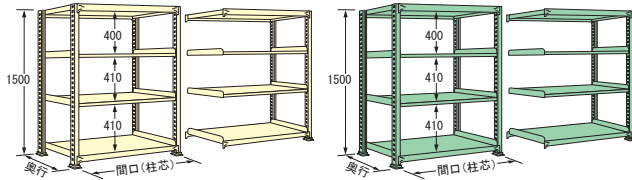

●記号表示

W E 12 09 S 03 T

単連 (T=単体、R=連結)
 天板を含むラックの棚段数
 ラックの奥行 (S=300、M=450、L=600)
 ラックの間口 (09=890、12=1190、15=1490、18=1790)
 ラックの高さ (12=1200、15=1500、18=1800、21=2100、24=2400)
 荷重タイプ (S=150kg、E=200kg、L=250kg、G=300kg、M=500kg)
 塗装色 (W= ● アイボリー色、M= ● グリーン色)

※段間隔は50mmピッチで調整できます。
 ※組立費は別途申し受けます。

高さ 1500—4段

奥行(mm) \ 間口(mm)	890	1190	1490	1790
300	単体 ● WE1509S04T ● ME1509S04T	● WE1512S04T ● ME1512S04T	● WE1515S04T ● ME1515S04T	● WE1518S04T ● ME1518S04T
	連結 (R)	(R)	(R)	(R)
450	● WE1509M04T ● ME1509M04T	● WE1512M04T ● ME1512M04T	● WE1515M04T ● ME1515M04T	● WE1518M04T ● ME1518M04T
	連結 (R)	(R)	(R)	(R)
600	● WE1509L04T ● ME1509L04T	● WE1512L04T ● ME1512L04T	● WE1515L04T ● ME1515L04T	● WE1518L04T ● ME1518L04T
	連結 (R)	(R)	(R)	(R)

高さ 1800—4段

奥行(mm) \ 間口(mm)	890	1190	1490	1790
300	● WE1809S04T ● ME1809S04T	● WE1812S04T ● ME1812S04T	● WE1815S04T ● ME1815S04T	● WE1818S04T ● ME1818S04T
	連結 (R)	(R)	(R)	(R)
450	● WE1809M04T ● ME1809M04T	● WE1812M04T ● ME1812M04T	● WE1815M04T ● ME1815M04T	● WE1818M04T ● ME1818M04T
	連結 (R)	(R)	(R)	(R)
600	● WE1809L04T ● ME1809L04T	● WE1812L04T ● ME1812L04T	● WE1815L04T ● ME1815L04T	● WE1818L04T ● ME1818L04T
	連結 (R)	(R)	(R)	(R)

高さ 1800—5段

奥行(mm) \ 間口(mm)	890	1190	1490	1790
300	● WE1809S05T ● ME1809S05T	● WE1812S05T ● ME1812S05T	● WE1815S05T ● ME1815S05T	● WE1818S05T ● ME1818S05T
	連結 (R)	(R)	(R)	(R)
450	● WE1809M05T ● ME1809M05T	● WE1812M05T ● ME1812M05T	● WE1815M05T ● ME1815M05T	● WE1818M05T ● ME1818M05T
	連結 (R)	(R)	(R)	(R)
600	● WE1809L05T ● ME1809L05T	● WE1812L05T ● ME1812L05T	● WE1815L05T ● ME1815L05T	● WE1818L05T ● ME1818L05T
	連結 (R)	(R)	(R)	(R)