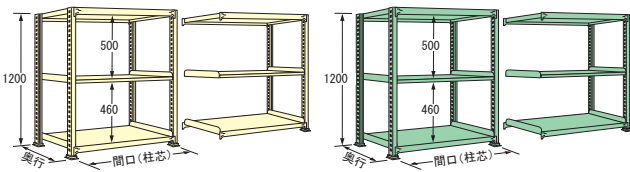

# 中量ラック250 kg/段タイプ

グリーン購入法適合

WLタイプ (アイボリー色)  
MLタイプ (グリーン色)

最大積載質量  
(等分布荷重)

棚板1段あたり

棚1間口あたり

## 高さ 1200-3段

奥行(mm) \ 間口(mm)	890	1190	1490	1790
450	単体 ● WL1209M03T ● ML1209M03T	● WL1212M03T ● ML1212M03T	● WL1215M03T ● ML1215M03T	● WL1218M03T ● ML1218M03T
	連結 (R)	(R)	(R)	(R)
600	単体 ● WL1209L03T ● ML1209L03T	● WL1212L03T ● ML1212L03T	● WL1215L03T ● ML1215L03T	● WL1218L03T ● ML1218L03T
	連結 (R)	(R)	(R)	(R)
750	単体 ● WL1209J03T ● ML1209J03T	● WL1212J03T ● ML1212J03T	● WL1215J03T ● ML1215J03T	● WL1218J03T ● ML1218J03T
	連結 (R)	(R)	(R)	(R)
900	単体 ● WL1209K03T ● ML1209K03T	● WL1212K03T ● ML1212K03T	● WL1215K03T ● ML1215K03T	● WL1218K03T ● ML1218K03T
	連結 (R)	(R)	(R)	(R)

## 高さ 1200-4段

奥行(mm) \ 間口(mm)	890	1190	1490	1790
450	単体 ● WL1209M04T ● ML1209M04T	● WL1212M04T ● ML1212M04T	● WL1215M04T ● ML1215M04T	● WL1218M04T ● ML1218M04T
	連結 (R)	(R)	(R)	(R)
600	単体 ● WL1209L04T ● ML1209L04T	● WL1212L04T ● ML1212L04T	● WL1215L04T ● ML1215L04T	● WL1218L04T ● ML1218L04T
	連結 (R)	(R)	(R)	(R)
750	単体 ● WL1209J04T ● ML1209J04T	● WL1212J04T ● ML1212J04T	● WL1215J04T ● ML1215J04T	● WL1218J04T ● ML1218J04T
	連結 (R)	(R)	(R)	(R)
900	単体 ● WL1209K04T ● ML1209K04T	● WL1212K04T ● ML1212K04T	● WL1215K04T ● ML1215K04T	● WL1218K04T ● ML1218K04T
	連結 (R)	(R)	(R)	(R)

## 高さ 1500-3段

奥行(mm) \ 間口(mm)	890	1190	1490	1790
450	単体 ● WL1509M03T ● ML1509M03T	● WL1512M03T ● ML1512M03T	● WL1515M03T ● ML1515M03T	● WL1518M03T ● ML1518M03T
	連結 (R)	(R)	(R)	(R)
600	単体 ● WL1509L03T ● ML1509L03T	● WL1512L03T ● ML1512L03T	● WL1515L03T ● ML1515L03T	● WL1518L03T ● ML1518L03T
	連結 (R)	(R)	(R)	(R)
750	単体 ● WL1509J03T ● ML1509J03T	● WL1512J03T ● ML1512J03T	● WL1515J03T ● ML1515J03T	● WL1518J03T ● ML1518J03T
	連結 (R)	(R)	(R)	(R)
900	単体 ● WL1509K03T ● ML1509K03T	● WL1512K03T ● ML1512K03T	● WL1515K03T ● ML1515K03T	● WL1518K03T ● ML1518K03T
	連結 (R)	(R)	(R)	(R)