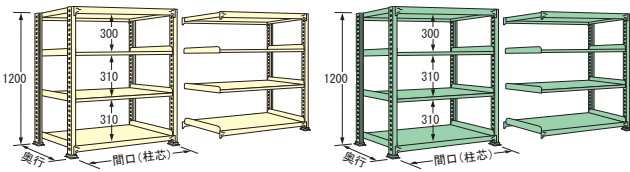

# 中量ラック250 kg/段タイプ

グリーン購入法適合

WLタイプ (アイボリー色)  
MLタイプ (グリーン色)

最大積載質量  
(等分布荷重)

棚板1段あたり

棚1間口あたり

## 高さ 1200-3段

奥行(mm) \ 間口(mm)	890	1190	1490	1790
450	単体 ● WL1209M03T ● ML1209M03T	● WL1212M03T ● ML1212M03T	● WL1215M03T ● ML1215M03T	● WL1218M03T ● ML1218M03T
	連結 (R)	(R)	(R)	(R)
600	単体 ● WL1209L03T ● ML1209L03T	● WL1212L03T ● ML1212L03T	● WL1215L03T ● ML1215L03T	● WL1218L03T ● ML1218L03T
	連結 (R)	(R)	(R)	(R)
750	単体 ● WL1209J03T ● ML1209J03T	● WL1212J03T ● ML1212J03T	● WL1215J03T ● ML1215J03T	● WL1218J03T ● ML1218J03T
	連結 (R)	(R)	(R)	(R)
900	単体 ● WL1209K03T ● ML1209K03T	● WL1212K03T ● ML1212K03T	● WL1215K03T ● ML1215K03T	● WL1218K03T ● ML1218K03T
	連結 (R)	(R)	(R)	(R)

## 高さ 1200-4段

奥行(mm) \ 間口(mm)	890	1190	1490	1790
450	単体 ● WL1209M04T ● ML1209M04T	● WL1212M04T ● ML1212M04T	● WL1215M04T ● ML1215M04T	● WL1218M04T ● ML1218M04T
	連結 (R)	(R)	(R)	(R)
600	単体 ● WL1209L04T ● ML1209L04T	● WL1212L04T ● ML1212L04T	● WL1215L04T ● ML1215L04T	● WL1218L04T ● ML1218L04T
	連結 (R)	(R)	(R)	(R)
750	単体 ● WL1209J04T ● ML1209J04T	● WL1212J04T ● ML1212J04T	● WL1215J04T ● ML1215J04T	● WL1218J04T ● ML1218J04T
	連結 (R)	(R)	(R)	(R)
900	単体 ● WL1209K04T ● ML1209K04T	● WL1212K04T ● ML1212K04T	● WL1215K04T ● ML1215K04T	● WL1218K04T ● ML1218K04T
	連結 (R)	(R)	(R)	(R)

## 高さ 1500-3段

奥行(mm) \ 間口(mm)	890	1190	1490	1790
450	単体 ● WL1509M03T ● ML1509M03T	● WL1512M03T ● ML1512M03T	● WL1515M03T ● ML1515M03T	● WL1518M03T ● ML1518M03T
	連結 (R)	(R)	(R)	(R)
600	単体 ● WL1509L03T ● ML1509L03T	● WL1512L03T ● ML1512L03T	● WL1515L03T ● ML1515L03T	● WL1518L03T ● ML1518L03T
	連結 (R)	(R)	(R)	(R)
750	単体 ● WL1509J03T ● ML1509J03T	● WL1512J03T ● ML1512J03T	● WL1515J03T ● ML1515J03T	● WL1518J03T ● ML1518J03T
	連結 (R)	(R)	(R)	(R)
900	単体 ● WL1509K03T ● ML1509K03T	● WL1512K03T ● ML1512K03T	● WL1515K03T ● ML1515K03T	● WL1518K03T ● ML1518K03T
	連結 (R)	(R)	(R)	(R)