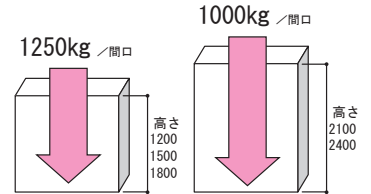

# 中量ラック250 kg/段タイプ

グリーン購入法適合

WLタイプ (アイボリー色)  
MLタイプ (グリーン色)

最大積載質量  
(等分布荷重)

棚板1段あたり

棚1間口あたり

## 高さ 1200-3段

奥行(mm) \ 間口(mm)	890	1190	1490	1790
450	単体 ● WL1209M03T ● ML1209M03T	● WL1212M03T ● ML1212M03T	● WL1215M03T ● ML1215M03T	● WL1218M03T ● ML1218M03T
	連結 (R)	(R)	(R)	(R)
600	単体 ● WL1209L03T ● ML1209L03T	● WL1212L03T ● ML1212L03T	● WL1215L03T ● ML1215L03T	● WL1218L03T ● ML1218L03T
	連結 (R)	(R)	(R)	(R)
750	単体 ● WL1209J03T ● ML1209J03T	● WL1212J03T ● ML1212J03T	● WL1215J03T ● ML1215J03T	● WL1218J03T ● ML1218J03T
	連結 (R)	(R)	(R)	(R)
900	単体 ● WL1209K03T ● ML1209K03T	● WL1212K03T ● ML1212K03T	● WL1215K03T ● ML1215K03T	● WL1218K03T ● ML1218K03T
	連結 (R)	(R)	(R)	(R)

## 高さ 1200-4段

奥行(mm) \ 間口(mm)	890	1190	1490	1790
450	単体 ● WL1209M04T ● ML1209M04T	● WL1212M04T ● ML1212M04T	● WL1215M04T ● ML1215M04T	● WL1218M04T ● ML1218M04T
	連結 (R)	(R)	(R)	(R)
600	単体 ● WL1209L04T ● ML1209L04T	● WL1212L04T ● ML1212L04T	● WL1215L04T ● ML1215L04T	● WL1218L04T ● ML1218L04T
	連結 (R)	(R)	(R)	(R)
750	単体 ● WL1209J04T ● ML1209J04T	● WL1212J04T ● ML1212J04T	● WL1215J04T ● ML1215J04T	● WL1218J04T ● ML1218J04T
	連結 (R)	(R)	(R)	(R)
900	単体 ● WL1209K04T ● ML1209K04T	● WL1212K04T ● ML1212K04T	● WL1215K04T ● ML1215K04T	● WL1218K04T ● ML1218K04T
	連結 (R)	(R)	(R)	(R)