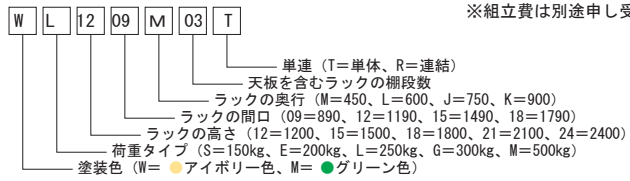

●記号表示

※段間隔は50mmピッチで調整できます。  
 ※組立費は別途申し受けます。

高さ 1500—4段

奥行(mm) \ 間口(mm)	890	1190	1490	1790
450	単体 ● WL1509M04T ● ML1509M04T	● WL1512M04T ● ML1512M04T	● WL1515M04T ● ML1515M04T	● WL1518M04T ● ML1518M04T
	連結			
600	● WL1509L04T ● ML1509L04T	● WL1512L04T ● ML1512L04T	● WL1515L04T ● ML1515L04T	● WL1518L04T ● ML1518L04T
	連結			
750	● WL1509J04T ● ML1509J04T	● WL1512J04T ● ML1512J04T	● WL1515J04T ● ML1515J04T	● WL1518J04T ● ML1518J04T
	連結			
900	● WL1509K04T ● ML1509K04T	● WL1512K04T ● ML1512K04T	● WL1515K04T ● ML1515K04T	● WL1518K04T ● ML1518K04T
	連結			

高さ 1800—4段

奥行(mm) \ 間口(mm)	890	1190	1490	1790
450	● WL1809M04T ● ML1809M04T	● WL1812M04T ● ML1812M04T	● WL1815M04T ● ML1815M04T	● WL1818M04T ● ML1818M04T
	連結 (R)	(R)	(R)	(R)
600	● WL1809L04T ● ML1809L04T	● WL1812L04T ● ML1812L04T	● WL1815L04T ● ML1815L04T	● WL1818L04T ● ML1818L04T
	連結 (R)	(R)	(R)	(R)
750	● WL1809J04T ● ML1809J04T	● WL1812J04T ● ML1812J04T	● WL1815J04T ● ML1815J04T	● WL1818J04T ● ML1818J04T
	連結 (R)	(R)	(R)	(R)
900	● WL1809K04T ● ML1809K04T	● WL1812K04T ● ML1812K04T	● WL1815K04T ● ML1815K04T	● WL1818K04T ● ML1818K04T
	連結 (R)	(R)	(R)	(R)