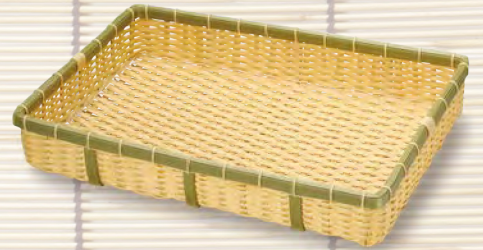

90-55
¥ 14,000

w60 d45 h10
素材:PP
JAN 4582184102375
made in China

深型

φ30 h7
素材:PP
JAN 4582184102214
made in China

φ40 h8
素材:PP
JAN 4582184102221
made in China