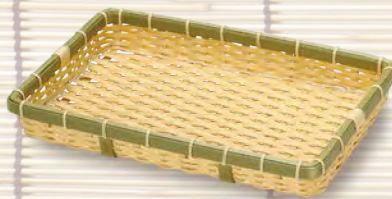

90-56
¥ 8,800

w45 d30 h6
素材:PP
JAN 4582184102368
made in China