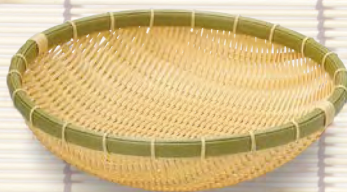

φ40 h8
素材:PP
JAN 4582184102221
made in China

90-45
¥ 9,800

φ45 h12
素材:PP
JAN 4582184102238
made in China