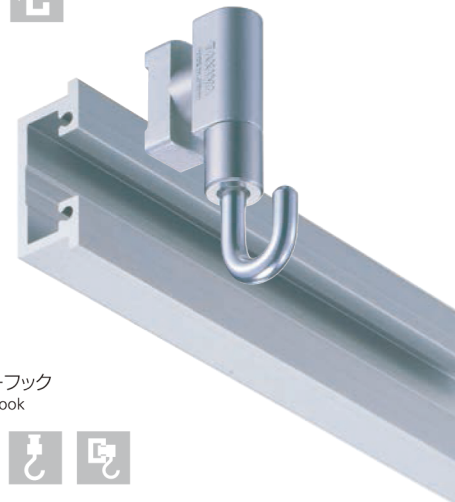

- レール材質：アルミ押出型材 A6063S-T5
- 仕上：アルマイトS6

This is a very suitable picture rail for art museums, museums, and public facilities that have large exhibitions, large panels or movable walls. With the 70kg recommended load design, it can be installed in the middle of the wall as well as at the top of the wall. By using a runner hook, the movement will be smoother and various displays will be possible.

- Rail material : Extruded aluminum A6063S-T5
- Finish : Almuite S6

- ランナーを円滑に操作するために、レール施工の際、レールのジョイントや取付ネジまた、ゴミ等に十分注意してください。

- When you're attaching the picture rail to the wall, make sure that raised screws or dust won't prevent the hook from sliding.

### システム構成 (推奨荷重70kg)

System configuration (Recommended load 70kg)

ピクチャーレール  
Picture rail

J-1

Jフリーフック  
J Free hook

セフティNハンガーセットA  
Safety N hanger set A

ワイヤ  
Wire  
ø2.5