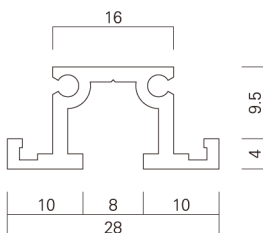

推奨荷重

天井面付

壁面付

C - 1A

フック取付面が見えにくい底目地タイプ、天井面取付の先付専用ピクチャーレールです。

- レール長さ：φ 3,000mm
- カラー：シルバー

This is a built-in picture rail for the ceiling. The area where the hook is attached is inconspicuous.

- Rail length : length 3,000mm
- Color : Silver

1/1

C - 2A

天井、壁の見切り部への取付けだけでなく、天井面や壁面の中間部へ取付けが可能な先付専用のピクチャーレールです。

- レール長さ：φ 3,000mm
- カラー：シルバー

This built-in picture rail can be easily attached to the middle of the wall as well as divided surfaces of the ceiling or wall. A 9.5mm wood board can be added to this picture rail to hide it in order to make a more attractive display space.

- Rail length : length 3,000mm
- Color : Silver

1/1

C - 2B

天井、壁の見切り部への取付けだけでなく、天井面や壁面の中間部へ取付けが可能な先付専用のピクチャーレールです。

- レール長さ：φ 3,000mm
- カラー：シルバー

This built-in picture rail can be easily attached to the middle of the wall as well as divided surfaces of the ceiling or wall. A 12.5mm wood board can be added to this picture rail to hide it in order to make a more attractive display space.

- Rail length : length 3,000mm
- Color : Silver

1/1