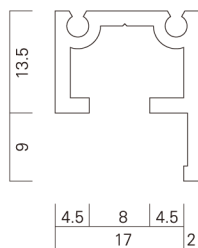

推奨荷重

天井面付

壁面付

C - 1A

フック取付面が見えにくい底目地タイプ、天井面取付の先付専用ピクチャーレールです。

- レール長さ：φ 3,000mm
- カラー：シルバー

This is a built-in picture rail for the ceiling. The area where the hook is attached is inconspicuous.

- Rail length : length 3,000mm
- Color : Silver

1/1

C - 2A

天井、壁の見切り部への取付けだけでなく、天井面や壁面の中間部へ取付けが可能な先付専用のピクチャーレールです。

- レール長さ：φ 3,000mm
- カラー：シルバー

This built-in picture rail can be easily attached to the middle of the wall as well as divided surfaces of the ceiling or wall. A 9.5mm wood board can be added to this picture rail to hide it in order to make a more attractive display space.

- Rail length : length 3,000mm
- Color : Silver

1/1

C - 2B

天井、壁の見切り部への取付けだけでなく、天井面や壁面の中間部へ取付けが可能な先付専用のピクチャーレールです。

- レール長さ：φ 3,000mm
- カラー：シルバー

This built-in picture rail can be easily attached to the middle of the wall as well as divided surfaces of the ceiling or wall. A 12.5mm wood board can be added to this picture rail to hide it in order to make a more attractive display space.

- Rail length : length 3,000mm
- Color : Silver

1/1