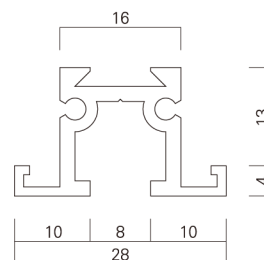

推奨荷重

天井面付

壁面付

C - 1A

フック取付面が見えにくい底目地タイプ、天井面取付の先付専用ピクチャーレールです。

- レール長さ：φ 3,000mm
- カラー：シルバー

This is a built-in picture rail for the ceiling. The area where the hook is attached is inconspicuous.

- Rail length : length 3,000mm
- Color : Silver

1/1

C - 2A

天井、壁の見切り部への取付けだけでなく、天井面や壁面の中間部へ取付けが可能な先付専用のピクチャーレールです。

- レール長さ：φ 3,000mm
- カラー：シルバー

This built-in picture rail can be easily attached to the middle of the wall as well as divided surfaces of the ceiling or wall. A 9.5mm wood board can be added to this picture rail to hide it in order to make a more attractive display space.

- Rail length : length 3,000mm
- Color : Silver

1/1

C - 2B

天井、壁の見切り部への取付けだけでなく、天井面や壁面の中間部へ取付けが可能な先付専用のピクチャーレールです。

- レール長さ：φ 3,000mm
- カラー：シルバー

This built-in picture rail can be easily attached to the middle of the wall as well as divided surfaces of the ceiling or wall. A 12.5mm wood board can be added to this picture rail to hide it in order to make a more attractive display space.

- Rail length : length 3,000mm
- Color : Silver

1/1