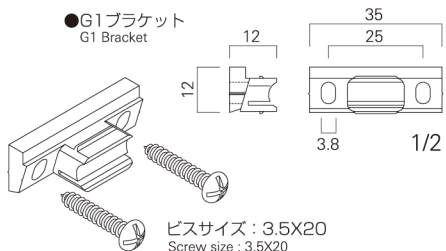

●G1キャップ G1 Cap

●G1ブラケット G1 Bracket

●G1付属セット内容

Items in the G-1 accessory set

	G1キャップ	G1ブラケット
G1付属3m用	2個	8個
G1付属2m用	2個	6個