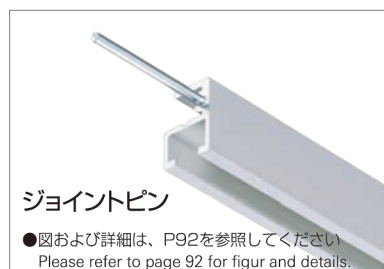

G - 1 type hook

G - 1タイプ フック

商品名 Name of products	単体推奨荷重 (kg) Single recommended load (kg)	最大荷重 (kg) Maximum load (kg)	結果 Results
CAフック CA hook	30	138	フック部91kgfより変形開始 The hook area starts to deform at 91kgf load.
ミニAフック Mini A hook	15	96	フックの破損破断 Damage and break of a hook

G1付属セット

ブラケット(ネジ付)とキャップのセットです。ブラケットはレールの長さに合わせて、セットしました。

- ●材質：樹脂
- ●カラー：ホワイト

G1 Accessory set

These accessory sets, which include brackets, screws and caps come in several sizes, so you can choose the amount of brackets you need for the length of picture rail you use.

- ●Material : Resin
- ●Color : White

●G1キャップ G1 Cap

●G1ブラケット G1 Bracket

●G1付属セット内容

Items in the G-1 accessory set

	G1キャップ	G1ブラケット
G1付属3m用	2個	8個
G1付属2m用	2個	6個

CAフック

天井面取付専用のフックで中量用としては最も広く使用されているプッシュ固定式のフックです。

- ●材質：亜鉛ダイカスト・ステンレス
- ●仕上：サーチライトニッケルメッキ
  焼付塗装
- ●カラー：シルバー・ホワイト

CA Hook

This is a fixed pushing hook suitable for medium-weight displays on ceilings.

- ●Material : Zinc diecast · Stainless steel
- ●Finish : Searchlight nickel-plated · Baked finish
- ●Color : Silver · White

ミニAフック

天井面取付専用の経済的な引掛式軽量用フックです。

- ●材質：亜鉛ダイカスト
- ●仕上：クロームメッキ・焼付塗装
- ●カラー：シルバー・ホワイト

Mini A hook

This is an adjustable hook for lightweight displays on ceilings.

- ●Material : Zinc diecast
- ●Finish : Chrome-plated · Baked finish
- ●Color : Silver · White

●オプション Option

SL - 4

フック部に掛けたハンガーセットの脱落を防止します。

This part prevents the hanger set from falling off.

●G-1タイプレール適応フック

This hooks adjustment for C type rails

ミニワンタッチAフックはG-1レールに使用できません。ただし、推奨荷重は10kgです。フックの詳細は85ページをご参照ください

Please refer to the page 85 of the description for details of this product.