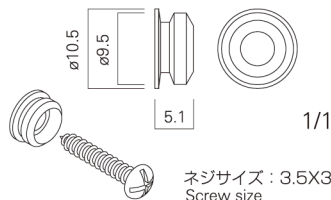

- 材質：樹脂
- キャップカラー：シルバー・ホワイト
ブロンズ・ブラック・マットシルバー

G2 Accessory set

These accessory sets, which include brackets, screws and caps come in several sizes, so you can choose the amount of brackets you need for the length of picture rail you use.

- Material: Resin
- Silver · White · Bronze · Black · Mat silver

●G2キャップ（左右あり）

G2 Cap (It is a for right and for left)

1/1

●G2ブラケット

G2 Bracket

1/1

ネジサイズ：3.5X30
Screw size